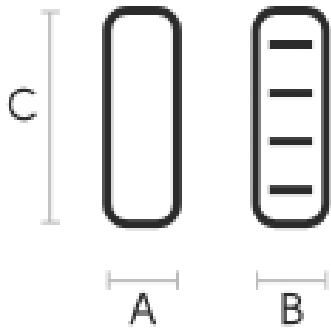

Siena

design Balutto Associati

Siena modular bookcase with wooden structure and glass or metal shelves.

It is possible to combine modules with 80 cm (31 in) or 40 cm (15.6 in) width.

Colors and Materials

Structure

Ocher steel

Facepowder pink steel

Red steel

Sage green steel

Dimensions

	A (cm) (inch)	B (cm) (inch)	C (cm) (inch)
Modul			
TC_40 (cm)	34	41.3	33.3
(inch)	13.4	16.3	13.1
Modul			
TC_80 (cm)	34	81.3	33.3
(inch)	13.4	32	13.1